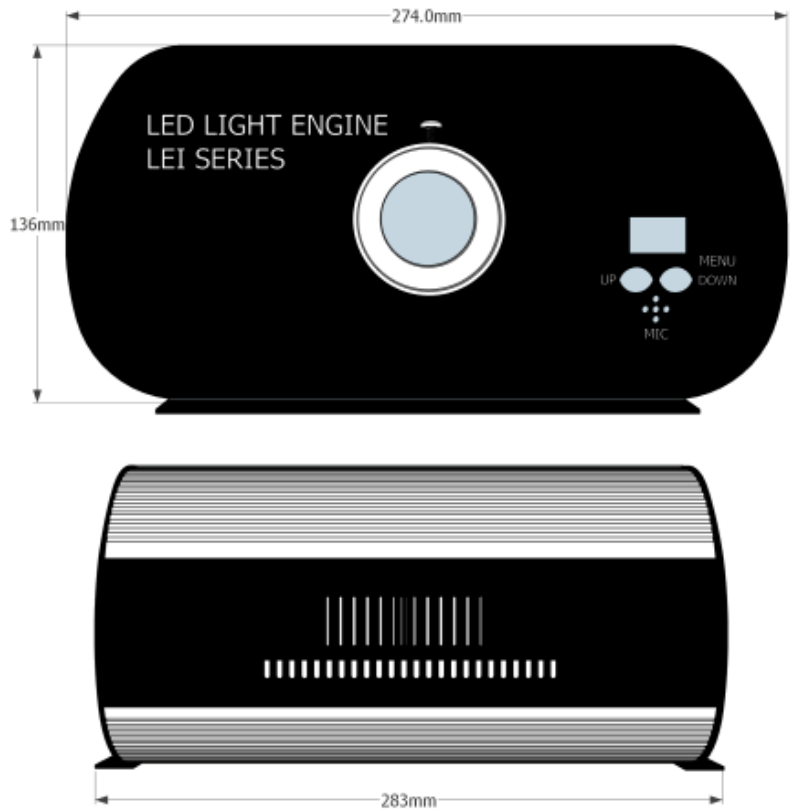

## MaxiLED40

The MaxiLED40 is an efficient LED fibre optic dimmable light source featuring colour changing and twinkle effects. The light source can be controlled either by the supplied radio remote, or via a DMX connection, allowing the MaxiLED40 to integrate with most home automation systems.

The compact remote allows the user to stop/start the twinkle or colour changing effects, increase/decrease the LED brightness level or set the unit to standby. A series of preset programs enables the user to easily access a variety of mixed effects from the remote.

Using the Starscape Infinity system, the MaxiLED40 has a capacity of 1500 mixed diameter star points.

Optical port size (ID)	34mm
Supported fibre types	PMMA / Glass
Supply voltage	240ac via 3 pin plug
Power consumption	43 watts
LED (power & colour temperature)	40w (Cool white)
Operating temperature range	-10°C / +40°C
Operating environment	Dry, ventilated.
Control options	Radio remote control (315mhz), DMX
Effects range	White light, twinkle, 6 colour wheel, 8 bit dimming (DMX)
Dimensions	270 x 264 x 135 mm
Weight	5.6kg
LED Lifespan	50,000 hours (nominal)
Material & colour	Steel – black, Aluminium - silver
Country of manufacture	China (ISO9001 accredited)