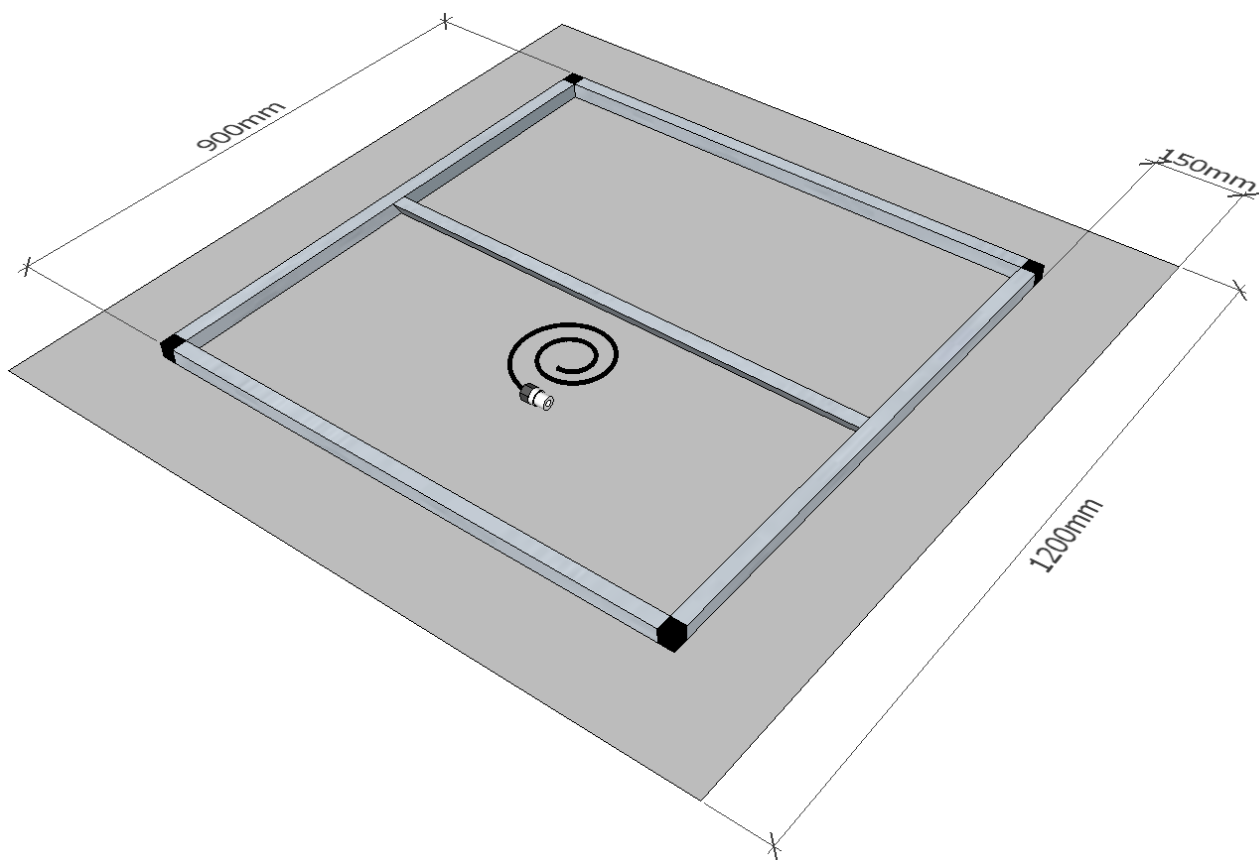

Product Datasheet

Aurora

Material	Panel: 3mm aluminium composite panel Frame: 25mm box section aluminium (1.5mm thick) with plastic corners Adhesive: solvent free hybrid polymer adhesive Optical fibres: mixed diameter PMMA
Dimensions	1200mm x 1200mm x 30mm (without fixings)
Number of star points	200
Fibre diameters	1.5mm / 1.0mm / 0.75mm / 0.5mm
Fibre mix (per 100)	1x 1.5mm, 5x 1.0mm, 14x 0.75mm, 80x 0.5mm
Weight	7.5kg – 8.75kg (excluding fixings)
Finish	Matt or gloss powder coated in black, white and various colours OR various colours of fabric finish
Location suitability	Plain ACP: dry and damp/humid. Fabric finish: dry only
Operational temperature	-3°C to +30°C
Fire performance	Class 1 (BS476 Pt7) & Class 0 (BS476 pt6&7) – Plain ACP only
Mounting system	Button Fix, Batten, Chain, Fixed bolts
Warranty	24 months
Country of manufacture	United Kingdom
Maintenance	None
Availability	Made to order
Stock code	AURORA